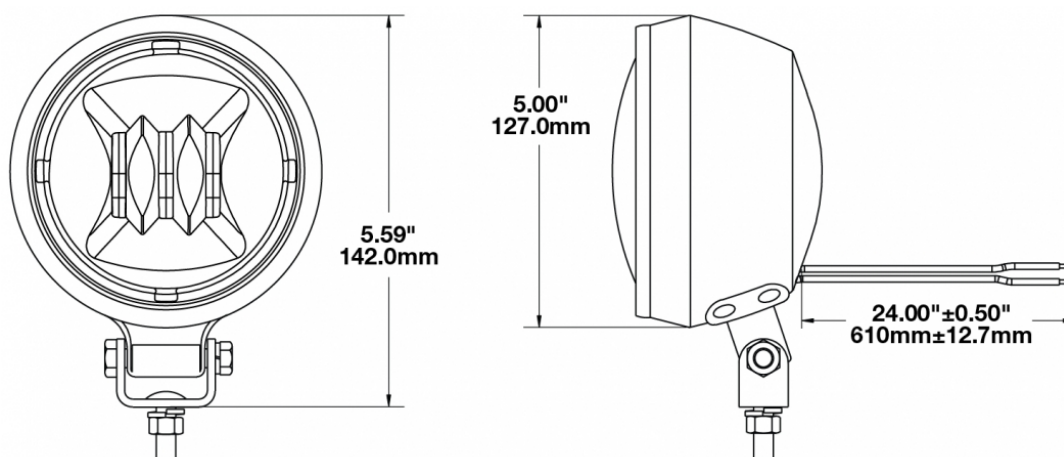

PRODUCT DIMENSIONS

Print date: 2024-08-11

© 2024 J.W. Speaker Corporation • Germantown, WI U.S.A.
www.jwspeaker.com • speaker@jwspeaker.com • 262.251.6660

J.W. SPEAKER
Engineered. Lighting. Solutions.