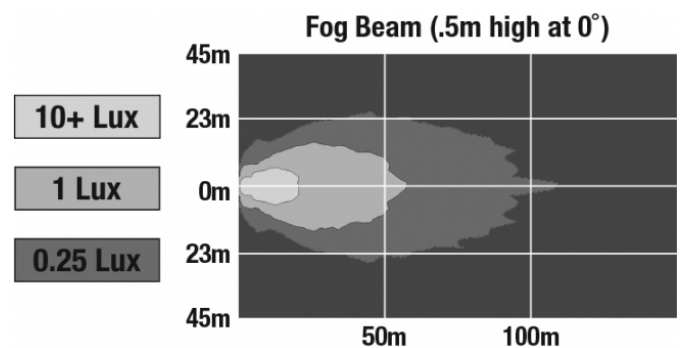

## PHOTOMETRIC SPECIFICATIONS

<b>Raw Lumen Output</b>	750
<b>Effective Lumen Output</b>	500
<b>Nominal LED Color Temperature</b>	5000 K
<b>Beam Pattern(s)</b>	Forward Lighting - Fog

Print date: 2024-08-11